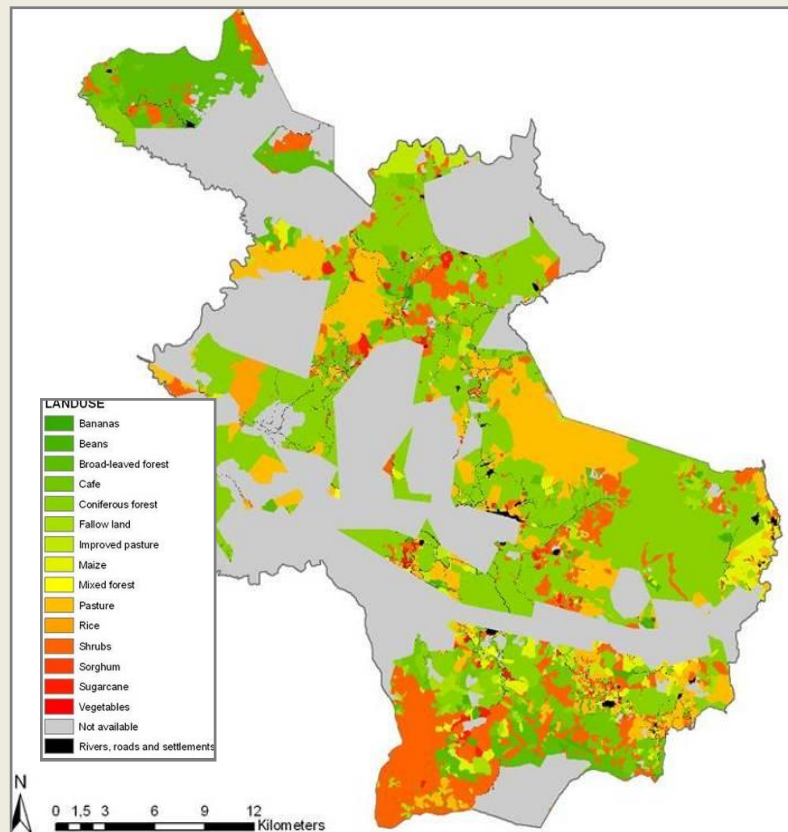

Land Use Mapping

Product description

- Detailed land cover mapping with focus on agriculture and forest (baseline and change)

Spatial extent and resolution

- Project area and larger
- Meter scale
- 1 ha Minimum Mapping Unit feasible

Benefits

- Continuous agricultural usage and forest observation in project area